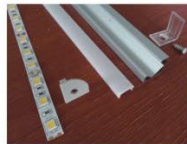

Project :	Date :
Cat No. :	Type :
Notes :	Volts :

End cap with hole
End cap without hole

Aluminum profile