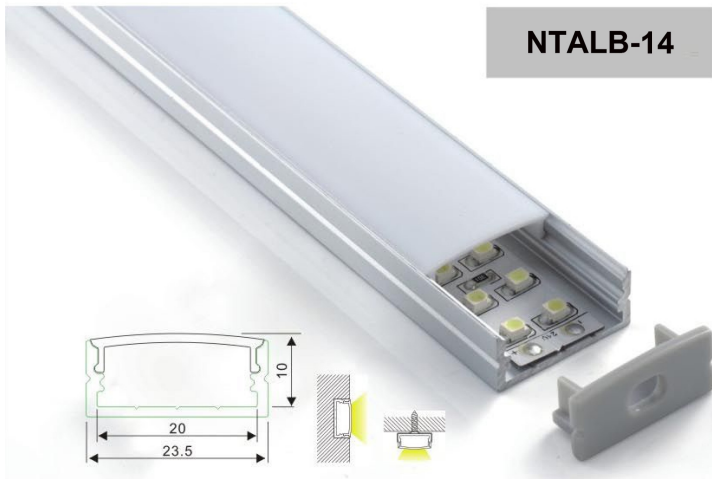

Project :

Date :

Cat No. :

Type :

Notes :

Volts :

End cap with hole
End cap without hole

Aluminum profile

PMMA opal matte cover
PMMA semi-clear cover
PC diffused cover

Mounting clip(metal)