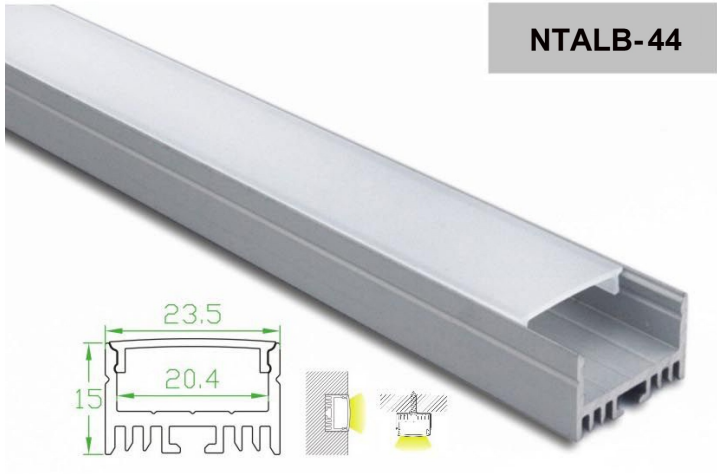

Project :	Date :
Cat No. :	Type :
Notes :	Volts :

End cap with hole  
End cap without hole

Aluminum profile

PMMA opal matte cover  
PMMA semi-clear cover  
PC diffused cover

Mounting clip(metal)