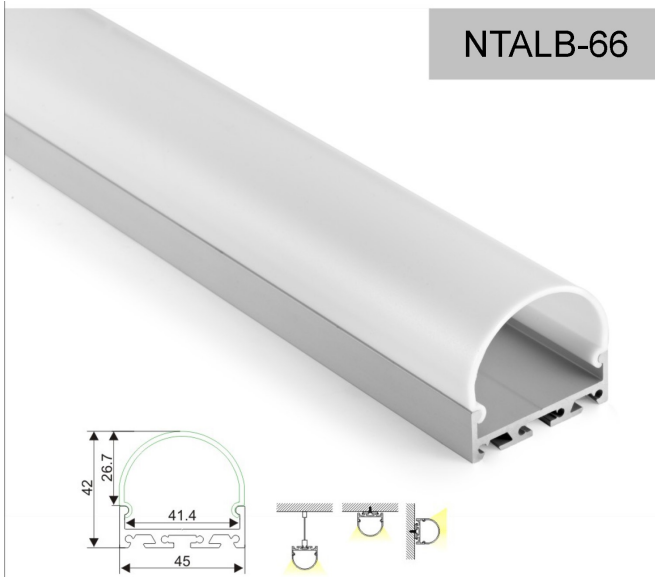

Project :

Date :

Cat. No. :

Type :

Notes :

Volts :

Aluminum profile

PMMA opal matte cover
PMMA semi-clear cover
PC diffused cover

End cap without hole

Steel wire

Metal clip