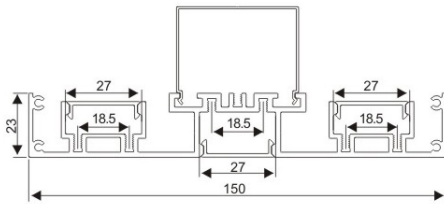

Project :

Date :

Cat. No. :

Type :

Notes :

Volts :

NTALB-23

Natech Industrie

3154 boulevard Industriel, Laval, QC, H7L 4P7 T: (450) 629-1169, F: (450) 629-1168, www.natechlighting.com, info@natechlighting.com

This specification is valid as of 2014-10 and is subject to change without notice. Please confirm with the manufacturer before placing an order. Copyright 2014 Natech Industrie. All rights reserved.