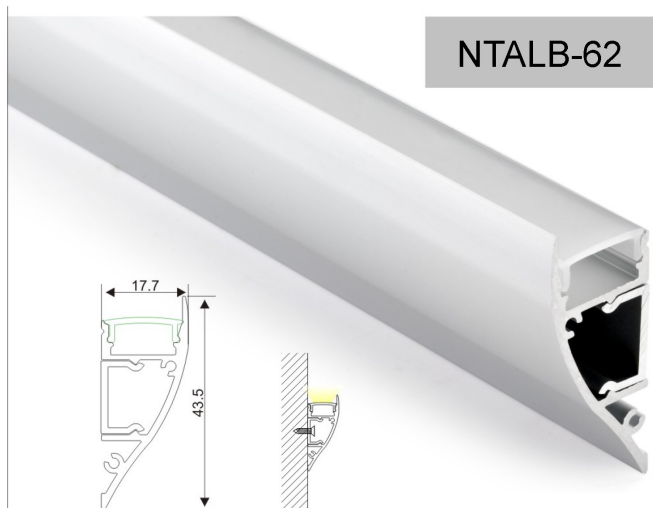

Project :

Date :

Cat. No. :

Type :

Notes :

Volts :

Aluminum profile

Mounting Profile

End cap without hole

PMMA opal matte cover
PMMA semi clear cover
PC diffused cover