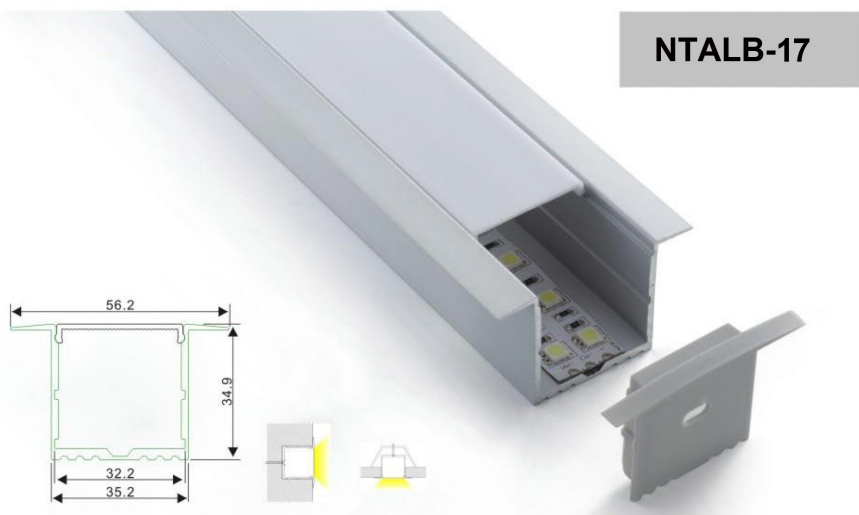

Project :

Date :

Cat No. :

Type :

Notes :

Volts :

End cap with hole
End cap without hole

Aluminum profile

PMMA opal matte cover
PMMA semi-clear cover
PC diffused cover

Mounting clip