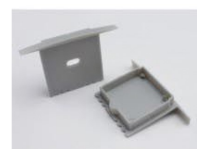

Project :

Date :

Cat No. :

Type :

Notes :

Volts :

End cap with hole
End cap without hole

Aluminum profile

PMMA opal matte cover
PMMA semi-clear cover
PC diffused cover

Mounting clip