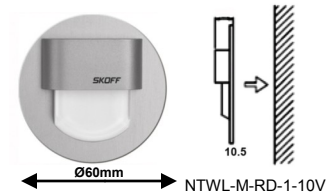

Project :

Date :

Cat no. :

Type :

Notes :

Volts :

This series of ultra slim LED lighting, high quality is ideal for creating an atmosphere in the corridors, stairs, furniture, bar.

<b>Application:</b>	Stairs, corridor, furniture etc.		
<b>Light color:</b>	White	0.8W	19.2lm
	Warm white	0.8W	19.2lm
	Red	1W	
	Green	0.6W	
	Blue	0.8W	
<b>Fixture finish:</b>	Choice Aluminium or stainless steel		
<b>Diffuser:</b>	White acrylic lens		
<b>Optic:</b>	60°		
<b>Voltage:</b>	10V		
<b>Lamp life:</b>	>50,000 hours		
<b>Maximum wattage:</b>	1 Watt		
<b>Fixation:</b>	Recessed (NTWL-XX-XX-2)		
	Stick model: 3M tape or glue (NTWL-XX-XX-1)		
<b>Working temperature</b>	-30°C - +50°C		
<b>Certification:</b>	Conforms to ANSI/UL standard 2108 Certified to CAN/CSA standard 22.2-9.0		
<b>Power supply Class II recommended</b>			
LDPSU10V-10W	Maximum of 10		

### Ordering Matrix / Specification

Model	Type	Shape	Installation	Voltage	Fixture finish	Color
NTWL				10V		
	S (single) D (double) M (mini)	RD (round) SQ (square) RC (rectangle)	1 (surface) 2 (recessed)		1 Aluminium 2 Stainless steel	WH white WW warm white R red G green B blue