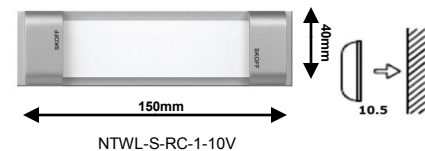

Project :

Date :

Cat no. :

Type :

Notes :

Volts :

This series of ultra slim LED lighting, high quality is ideal for creating an atmosphere in the corridors, stairs, furniture, bar.

<b>Application:</b>	Stairs, corridor, furniture etc.		
<b>Light color:</b>	White	0.8W	19.2lm
	Warm white	0.8W	19.2lm
	Red	1W	
	Green	0.6W	
	Blue	0.8W	
<b>Fixture finish:</b>	Choice Aluminium or stainless steel		
<b>Diffuser:</b>	White acrylic lens		
<b>Optic:</b>	60°		
<b>Voltage:</b>	10V		
<b>Lamp life:</b>	>50,000 hours		
<b>Maximum wattage:</b>	1 Watt		
<b>Fixation:</b>	Recessed (NTWL-XX-XX-2)		
	Stick model: 3M tape or glue (NTWL-XX-XX-1)		
<b>Working temperature</b>	-30°C - +50°C		
<b>Certification:</b>	Conforms to ANSI/UL standard 2108 Certified to CAN/CSA standard 22.2-9.0		
<b>Power supply Class II recommended</b>			
LDPSU10V-10W	Maximum of 10		

### Ordering Matrix / Specification

Model	Type	Shape	Installation	Voltage	Fixture finish	Color
NTWL				10V		
	S (single) D (double) M (mini)	RD (round) SQ (square) RC (rectangle)	1 (surface) 2 (recessed)		1 Aluminium 2 Stainless steel	WH white WW warm white R red G green B blue