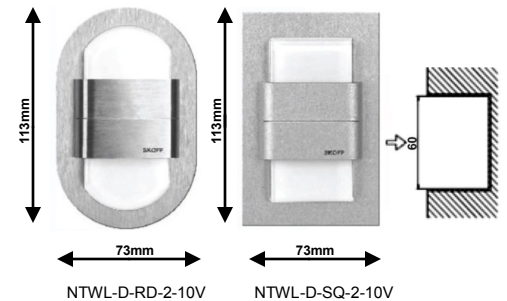

Project :

Date :

Cat no. :

Type :

Notes :

Volts :

This series of ultra slim LED lighting, high quality is ideal for creating an atmosphere in the corridors, stairs, furniture, bar.

<b>Application:</b>	Stairs, corridor, furniture etc.		
<b>Light color:</b>	White	0.8W	19.2lm
	Warm white	0.8W	19.2lm
	Red	1W	
	Green	0.6W	
	Blue	0.8W	
<b>Fixture finish:</b>	Choice Aluminium or stainless steel		
<b>Diffuser:</b>	White acrylic lens		
<b>Optic:</b>	60°		
<b>Voltage:</b>	10V		
<b>Lamp life:</b>	>50,000 hours		
<b>Maximum wattage:</b>	1 Watt		
<b>Fixation:</b>	Recessed (NTWL-XX-XX-2)		
	Stick model: 3M tape or glue (NTWL-XX-XX-1)		
<b>Working temperature</b>	-30°C - +50°C		
<b>Certification:</b>	Conforms to ANSI/UL standard 2108 Certified to CAN/CSA standard 22.2-9.0		
<b>Power supply Class II recommended</b>			
LDPSU10V-10W	Maximum of 10		

### Ordering Matrix / Specification

Model	Type	Shape	Installation	Voltage	Fixture finish	Color
NTWL				10V		
	S (single) D (double) M (mini)	RD (round) SQ (square) RC (rectangle)	1 (surface) 2 (recessed)		1 Aluminium 2 Stainless steel	WH white WW warm white R red G green B blue