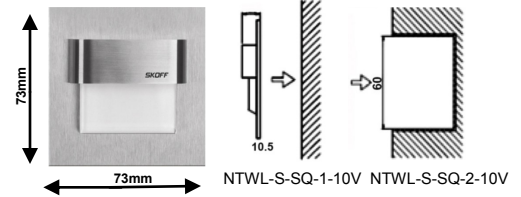

Project :

Date :

Cat no. :

Type :

Notes :

Volts :

This series of ultra slim LED lighting, high quality is ideal for creating an atmosphere in the corridors, stairs, furniture, bar.

<b>Application:</b>	Stairs, corridor, furniture etc.		
<b>Light color:</b>	White	0.8W	19.2lm
	Warm white	0.8W	19.2lm
	Red	1W	
	Green	0.6W	
	Blue	0.8W	
<b>Fixture finish:</b>	Choice Aluminium or stainless steel		
<b>Diffuser:</b>	White acrylic lens		
<b>Optic:</b>	60°		
<b>Voltage:</b>	10V		
<b>Lamp life:</b>	>50,000 hours		
<b>Maximum wattage:</b>	1 Watt		
<b>Fixation:</b>	Recessed (NTWL-XX-XX-2)		
	Stick model: 3M tape or glue (NTWL-XX-XX-1)		
<b>Working temperature</b>	-30°C - +50°C		
<b>Certification:</b>	Conforms to ANSI/UL standard 2108 Certified to CAN/CSA standard 22.2-9.0		
<b>Power supply Class II recommended</b>			
LDPSU10V-10W	Maximum of 10		

### Ordering Matrix / Specification

Model	Type	Shape	Installation	Voltage	Fixture finish	Color
NTWL				10V		
	S (single) D (double) M (mini)	RD (round) SQ (square) RC (rectangle)	1 (surface) 2 (recessed)		1 Aluminium 2 Stainless steel	WH white WW warm white R red G green B blue