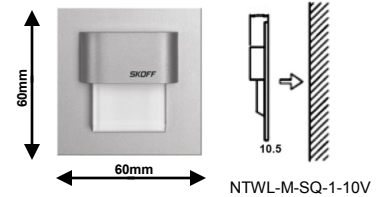

Project :

Date :

Cat no. :

Type :

Notes :

Volts :

This series of ultra slim LED lighting, high quality is ideal for creating an atmosphere in the corridors, stairs, furniture, bar.

<b>Application:</b>	Stairs, corridor, furniture etc.		
<b>Light color:</b>	White	0.8W	19.2lm
	Warm white	0.8W	19.2lm
	Red	1W	
	Green	0.6W	
	Blue	0.8W	
<b>Fixture finish:</b>	Choice Aluminium or stainless steel		
<b>Diffuser:</b>	White acrylic lens		
<b>Optic:</b>	60°		
<b>Voltage:</b>	10V		
<b>Lamp life:</b>	>50,000 hours		
<b>Maximum wattage:</b>	1 Watt		
<b>Fixation:</b>	Recessed (NTWL-XX-XX-2)		
	Stick model: 3M tape or glue (NTWL-XX-XX-1)		
<b>Working temperature</b>	-30°C - +50°C		
<b>Certification:</b>	Conforms to ANSI/UL standard 2108 Certified to CAN/CSA standard 22.2-9.0		
<b>Power supply Class II recommended</b>			
LDPSU10V-10W	Maximum of 10		

### Ordering Matrix / Specification

Model	Type	Shape	Installation	Voltage	Fixture finish	Color
NTWL				10V		
	S (single) D (double) M (mini)	RD (round) SQ (square) RC (rectangle)	1 (surface) 2 (recessed)		1 Aluminium 2 Stainless steel	WH white WW warm white R red G green B blue