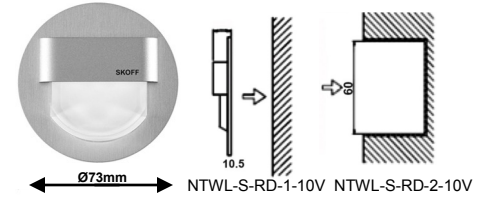

Project :

Date :

Cat no. :

Type :

Notes :

Volts :

This series of ultra slim LED lighting, high quality is ideal for creating an atmosphere in the corridors, stairs, furniture, bar.

<b>Application:</b>	Stairs, corridor, furniture etc.		
<b>Light color:</b>	White	0.8W	19.2lm
	Warm white	0.8W	19.2lm
	Red	1W	
	Green	0.6W	
	Blue	0.8W	
<b>Fixture finish:</b>	Choice Aluminium or stainless steel		
<b>Diffuser:</b>	White acrylic lens		
<b>Optic:</b>	60°		
<b>Voltage:</b>	10V		
<b>Lamp life:</b>	>50,000 hours		
<b>Maximum wattage:</b>	1 Watt		
<b>Fixation:</b>	Recessed (NTWL-XX-XX-2)		
	Stick model: 3M tape or glue (NTWL-XX-XX-1)		
<b>Working temperature</b>	-30°C - +50°C		
<b>Certification:</b>	Conforms to ANSI/UL standard 2108 Certified to CAN/CSA standard 22.2-9.0		
<b>Power supply Class II recommended</b>			
LDPSU10V-10W	Maximum of 10		

### Ordering Matrix / Specification

Model	Type	Shape	Installation	Voltage	Fixture finish	Color
NTWL				10V		
	S (single) D (double) M (mini)	RD (round) SQ (square) RC (rectangle)	1 (surface) 2 (recessed)		1 Aluminium 2 Stainless steel	WH white WW warm white R red G green B blue