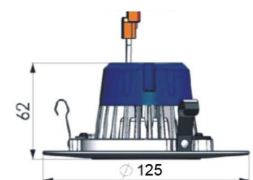

Project :	Date :
Cat. No. :	Type :
Notes :	Volts :

9 Watts LED retrofit dimmable and compatible with can 3" and 4" for a general effective lighting in dry and wet places.
Option installation for insulated ceiling (1)

Application:	For cans 3 or 4 inches
Light color:	3000K warm white 650lm
Fixture finish:	Surface in white, electrostatic powder coated
Fixture material:	Aluminum and PVC lens
Diffuser:	Acrylic lens
Optic:	85°
Voltage:	120 VAC dimmable*
Lamp life:	>40,000 hours L ₇₀ Energy Star
Maximum wattage:	9 Watts
Fixation:	KIC: can 3" for model NTTP120-RT3 can 4" for model NTTP120-RT4 PF: Plaster frame for new construction adaptors GU10 or E26
Working temperature:	-30°C-+50°C
PF:	>0.9
CRI:	>80

* must used a recommended dimmer

NTTP120RT-3-WW

NTTP120RT-4-WW

(1) LED Retrofit kit with certified can for insulated ceiling installation.

Ordering Matrix / Specification

Model	Type	Color	Option	Option	Option
NTTP120RT		WW			
	3 for 3" can 4 for 4" can		GU10 E26	KIC Can for insulated ceiling	PF Plaster frame for new construction