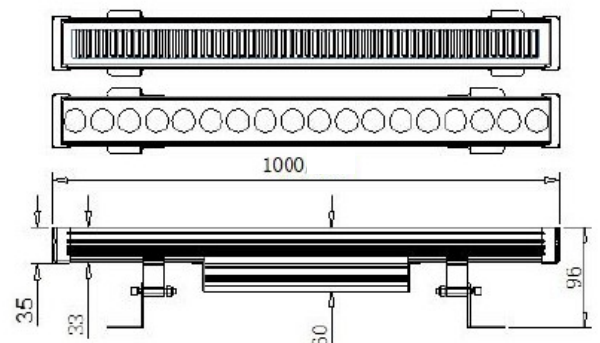

Project :	Date :
Cat. No. :	Type :
Notes :	Volts :

The NTWW-36W-1M-XX-120V are linear and weatherproof (IP65) wall washer.

These wall washer can highlight interior or exterior structures by projecting to 5 meters. Suitable for commercial locations and architectural lighting projects.

NTWW-36W-1M-XX

Chip Type:	Bridgelux
Light color	5000K white 4100K natural white 3000K warm white
Led qty:	36 LEDS x 1W 2880lm
Dimension:	L1000mm W48mm H100mm
Fixture material:	aluminum alloy AL6063 + tempered glass
Optic:	15/45/elliptic° available see factory
Bracket:	Stainless steel and screw
Voltage:	100-240VAC
Lamp life:	50,000 hrs
IP indice:	IP65
CRI:	≥80
Working temperature:	-20 - +40°C

Power supply integrated

Bracket

Ordering Matrix / Specification

Model	Color	Angle
NTWW-36W-1M	WH 5000°K NW 4100°K WW 3000°K	15° degree 45° degree Elliptic

Other colors red, green, blue available on demande