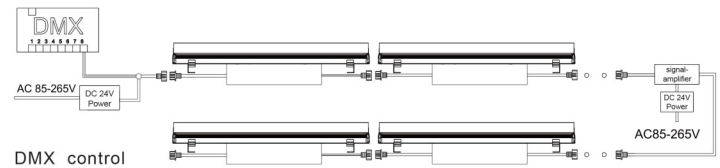

Project :	Date :
Cat. No. :	Type :
Notes :	Volts :

The wall washer RGB & RGBW are linear and weatherproof (IP65)

LED RGB/RGBW/DMX WALL WASHER

These wall washer can highlight interior or exterior structures by projecting to 8 meters.

Application:	Architectural lighting, sculpture and statue illumination
Light color	RGB RGBW
Fixture material:	AL6063 high quality aluminum light body
Beam angle:	25°, 45°, 60°, or 90°
Bracket:	Stainless steel and screw
Voltage:	24V
Lamp life:	50,000 hrs
IP indice:	IP65
Working temperature:	-20 - +40°C
Control mode:	DMX 512
Certification:	Conforms to ANSI/UL standard UL-2108 Certified to CAN/CSA standard 22.2-250,0

Ordering Matrix / Specification

Model	Wattage	Lenght	Voltage	Color	Beam	DMX
NTWW	36W	1M	24V			
				RGB RGBW	25° 45° 60° 90°	

Natech Industrie

3154 boulevard Industriel, Laval, QC, H7L 4P7 T: (450) 629-1169, F: (450) 629-1168, www.natechlighting.com, info@natechlighting.com