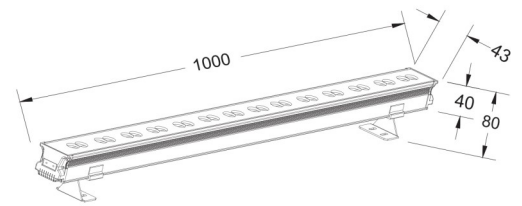

Project :	Date :
Cat. No. :	Type :
Notes :	Volts :

The wall washer RGB & RGBW are linear and weatherproof (IP65)

LED RGB/RGBW/DMX WALL WASHER

These wall washer can highlight interior or exterior structures by projecting to 8 meters.

Application:	Architectural lighting, sculpture and statue illumination
Light color	RGB RGBW
Fixture material:	AL6063 high quality aluminum light body
Beam angle:	25°, 45°, 60°, or 90°
Bracket:	Stainless steel and screw
Voltage:	24V
Lamp life:	50,000 hrs
IP indice:	IP65
Working temperature:	-20 - +40°C
Control mode:	DMX 512
Certification:	Conforms to ANSI/UL standard UL-2108 Certified to CAN/CSA standard 22.2-250,0