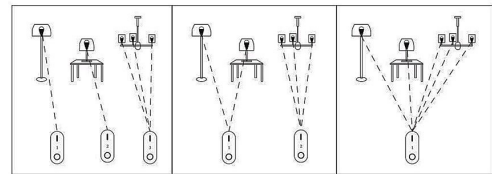

NTFUT-CTRL-RGBW-ACO
 RECEIVER

Project :

Date :

Cat. No.:

Type :

Notes :

Volts :

- RGBW– wireless intuitive touch remote transmitter
- Can control 4 zones individually or synchronously

NTFUT-REMOTE-ACO (need batteries)
RF-TRANSMITTER - 4 ZONE / 4 CHANNEL

Touch Color Slider, Choose the color you want.

Touch Dimming Slider to change the brightness from 1–100%.

Touch White button to white light mode.

Switching Modes.

Slow the speed on present dynamic mode.

Accelerate the speed on present dynamic mode.

ALL ON: Touch turn on all linked lights.
Long press 5 seconds to turn ON the indicating sound.
Zone(1-4) ON: Touch Zone ON, Turn on zone-linked lights.