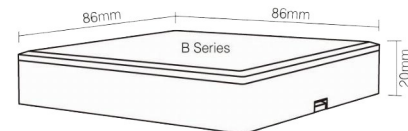

2. Technical Parameters

B Series: Powered by 3V(2*AAA Battery)