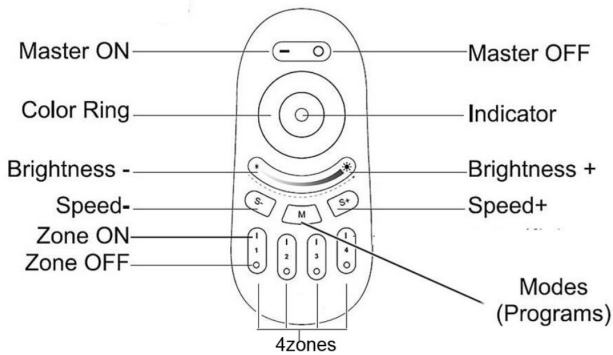

NTFUT-CTRL-RGBW-ACO (RECEIVER)

NTFUT-PANELB3-ACO

ALSO AVAILABLE IN SINGLE COLOR
 NTFUT-REMOTE-SC-ACO NTFUT-CTRL-SC-ACO

- Receiving distance approx 30 m
- Easy operation 2.4 GHZ
- 4 x 6A/Channel

4 CHANNEL RECEIVER CONTROLLER

NTFUT-CTRL-RGBW-ACO
 RECEIVER

Project :

Date :

Cat. No.:

Type :

Notes :

Volts :

- RGBW– wireless intuitive touch remote transmitter
- Can control 4 zones individually or synchronously

NTFUT-REMOTE-ACO (need batteries)
RF-TRANSMITTER - 4 ZONE / 4 CHANNEL

Touch Color Slider, Choose the color you want.

Touch Dimming Slider to change the brightness from 1–100%.

Touch White button to white light mode.

Switching Modes.

Slow the speed on present dynamic mode.

Accelerate the speed on present dynamic mode.

ALL ON: Touch turn on all linked lights.
Long press 5 seconds to turn ON the indicating sound.
Zone(1-4) ON: Touch Zone ON, Turn on zone-linked lights.