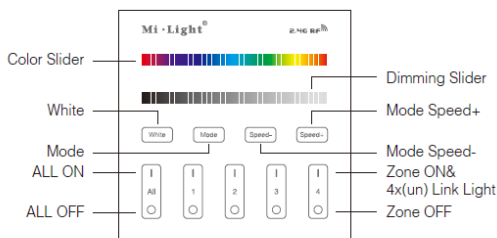

NTFUT-CTRL-RGBW-ACO (RECEIVER)

NTFUT-PANELB3-ACO

ALSO AVAILABLE IN SINGLE COLOR
 NTFUT-REMOTE-SC-ACO NTFUT-CTRL-SC-ACO

- Receiving distance approx 30 m
- Easy operation 2.4 GHZ
- 4 x 6A/Channel

4 CHANNEL RECEIVER CONTROLLER

NTFUT-CTRL-RGBW-ACO
 RECEIVER

Project :

Date :

Cat. No.:

Type :

Notes :

Volts :

- RGBW– wireless intuitive touch remote transmitter
- Can control 4 zones individually or synchronously

NTFUT-REMOTE-ACO (need batteries)
RF-TRANSMITTER - 4 ZONE / 4 CHANNEL

Touch Color Slider, Choose the color you want.

Touch Dimming Slider to change the brightness from 1–100%.

Touch White button to white light mode.

Switching Modes.

Slow the speed on present dynamic mode.

Accelerate the speed on present dynamic mode.

ALL ON: Touch turn on all linked lights.
Long press 5 seconds to turn ON the indicating sound.
Zone(1-4) ON: Touch Zone ON, Turn on zone-linked lights.