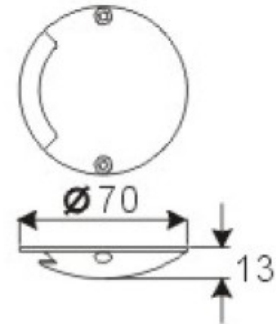

Project :	Date :
Cat. No. :	Type :
Notes :	Volts :

The NTWL-RD-0.5W-1S-NW-12V are beacon LED lights for commercial or industrial use. It can be used for exterior as well in interior projects. Also suitable for wet locations such patio, dock, wall, etc.

CRI:	>70
Light color:	4000K natural white
Fixture finish:	Aluminum anodized/Textured surface
Fixture:	Aluminum
Diffuser:	Frosted acrylic lens
Optic:	5mm LED
Voltage:	12VAC/VDC avec 12 pouces fil
Lamp life:	>70,000 hours CREE
Maximum wattage:	model 0.5W - 20lm
Fixation:	screw
Working temperature:	-30 - +60°C
Certification:	Conforms to ANSI/UL standard UL-2108, Certified to CAN/CSA standard 22.2-9.0
Power supply class II recommended	
NTPSU12V-10W	1 to 9 units
NTLPV20-12	1 to 18 units
NTLPV60-12	1 to 55 units
NTPSUCLG-100-12	1 to 55 units

NTWL-RD-0.5W-1S-NW

Ordering Matrix / Specification

Model	Wattage	Color
NTWL-RD		NW
	0.5W-1S One sided	