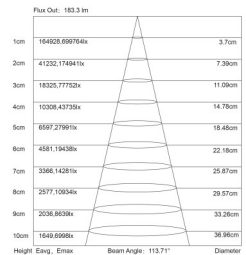

Ordering Matrix / Specification

Model	Strip	Volts
NTITRGB-		5 Volts
	300 (IP22) 300WP (IP67)	

The strip must be connected to a low voltage output power supply according to selected voltage and power criteria
WP indicates a weatherproof strip inside a flexible silicone sleeve.

Natech Industrie

3154 boulevard Industriel, Laval, QC, H7L 4P7 T: (450) 629-1169, F: (450) 629-1168, www.natechlighting.com, info@natechlighting.com

This specification is valid as of 2015-03 and is subject to change without notice. Please confirm with the manufacturer before placing an order.
Copyright 2014 Natech Industrie. All rights reserved.