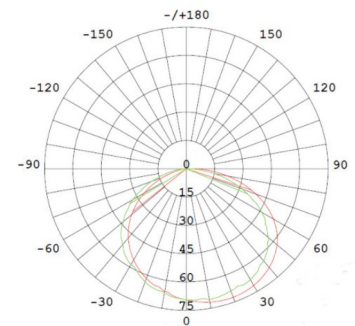

Ordering Matrix / Specification

Model	Strip	Volts
NTITRGB-		5 Volts
	300 (IP22) 300WP (IP67)	

The strip must be connected to a low voltage output power supply according to selected voltage and power criteria
WP indicates a weatherproof strip inside a flexible silicone sleeve.

Natech Industrie

3154 boulevard Industriel, Laval, QC, H7L 4P7 T: (450) 629-1169, F: (450) 629-1168, www.natechlighting.com, info@natechlighting.com

This specification is valid as of 2015-03 and is subject to change without notice. Please confirm with the manufacturer before placing an order.
Copyright 2014 Natech Industrie. All rights reserved.