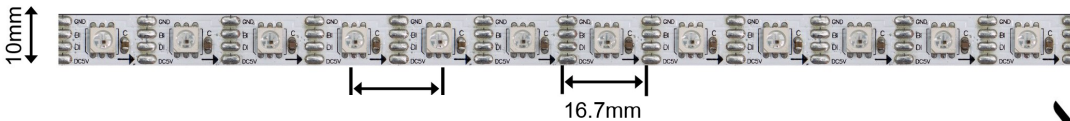

### Applications :

The linear tape NTITRGB-300-5V is a Led source on a flexible tape. Every pixel can be individually controlled into different colors and intensity.

Creates color changing effects. Suitable in situations where a multicolored and controllable effect is desired.

- Ideal for reception halls, show, display and promotion sign.
- Can be installed on walls, ceiling, recess and storefront
- **Option for dry location IP22 and damp location IP67**

The NTITRGB-300-5V has to be installed on a surface that gives a heat dissipation or into a aluminum extrusion LEDBAR to create a soft look ( without pixel)

### Characteristics :

- Every Led requires 3 DMX channels
- 60 light emitting diode per meter.
- 18watts per meter/ 5 VDC standard voltage.
- 3 meters maximum length per circuit.
- 120° degree beam
- 100 000 hours of longevity.
- IP22 or IP67
- Operation temperatures: min -40°C / +50°C max

### Linear Source Dimension:

- 10 mm (0.39") width X 2mm (0.08") height
- IP67 version : 13mm (0.51") width
- Length: 5 meters per roll (16.4')
- Adherence: 3m tape on the back
- Cut: possibility to cut between every pixel.