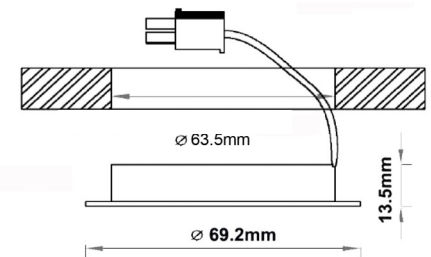

Project :	Date :
Cat. No. :	Type :
Notes :	Volts :

The NTL-301C ultra slim punctual source consisting of 3x1 watt, can be surface mounted or recessed. For cabinets, shelving and other applications.

ULTRA-SLIM 3X1W LED

CRI:	>80	
Light color:	5800K white	255lm
	3300K warm white	230lm
Fixture finish::	Aluminum alloy	
Fixture material:	Aluminum	
Optic:	3 lens 60°	
Voltage:	12VDC, wire 30cm	
Lamp life:	>50,000 hours L ₇₀	
Maximum wattage:	3.6 Watts max.	
Working temperature	-30 - +55°C	
Certification:	Conforms to ANSI/UL standard UL-2108	
	Certified to CAN/CSA standard 22.2-9.0	

Power supply class II recommended:

NTPSU12V-10W	1 to 2 pieces
NTLPV20-12	1 to 5 pieces
NTLPV60-12	1 to 12 pieces
NTPSUCLG100-12	1 to 22 pieces

Base for surface mounted

Cut-off size (recessed): Ø63.5mm

Ordering Matrix / Specification