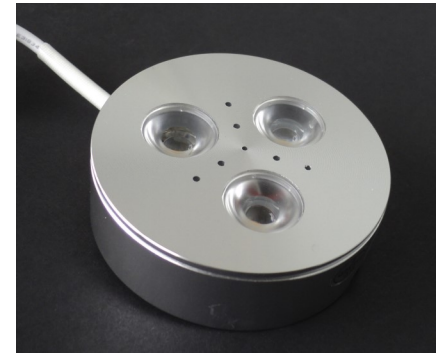

Project :	Date :
Cat. No. :	Type :
Notes :	Volts :

The NTL-301C ultra slim punctual source consisting of 3x1 watt, can be surface mounted or recessed. For cabinets, shelving and other applications.

ULTRA-SLIM 3X1W LED

CRI:	>80	
Light color:	5800K white	255lm
	3300K warm white	230lm
Fixture finish::	Aluminum alloy	
Fixture material:	Aluminum	
Optic:	3 lens 60°	
Voltage:	12VDC, wire 30cm	
Lamp life:	>50,000 hours L ₇₀	
Maximum wattage:	3.6 Watts max.	
Working temperature	-30 - +55°C	
Certification:	Conforms to ANSI/UL standard UL-2108	
	Certified to CAN/CSA standard 22.2-9.0	

Power supply class II recommended:

NTPSU12V-10W	1 to 2 pieces
NTLPV20-12	1 to 5 pieces
NTLPV60-12	1 to 12 pieces
NTPSUCLG100-12	1 to 22 pieces

Base for surface mounted

Cut-off size (recessed): Ø63.5mm

Ordering Matrix / Specification

Model	Wattage	Color
NTL-301C-RD	3W	
		58 - (5800K) 33 - (3300K)

Accessories:

NTL-CON-6B: Connector 6 plugs
 NTL-EXT-12V-1M: Extension 1 meter

Natech Industrie

3154 boulevard Industriel, Laval, QC, H7L 4P7 T: (514) 629-1169, F: (514) 629-1168, www.natechlighting.com, info@natechlighting.com