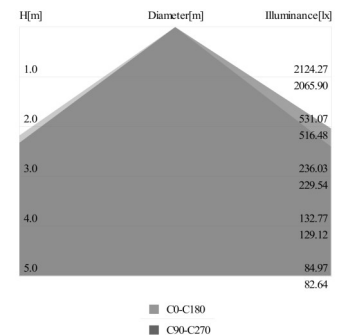

Project :	Date :
Cat. No.:	Type :
Notes :	Volts :

ECONOMIC PROJECTORS

Chip Type:	Bridgelux
Light color:	6000/6500K white 4000/4500K natural white 3000/3500K warm white
Power consumption:	10 Watts 800 lm 30 Watts 2600lm 50 Watts 4500lm
Dimension:	10W 115x66x105mm 30W 225X180X156mm 50W 290x236x183mm
Fixture material:	aluminum + tempered glass
Voltage:	100-240VAC
Lamp life:	50,000 hrs
IP indice:	IP65
Working temperature:	-25 - +50°C

NTTLC-10W

NTTLC-30W

NTTLC-50W

Ordering Matrix / Specification

Model	Wattage	Color
NTTLC		
	10W 30W 50W	WH (6000-6500K) NW (4000-4500K) WW (3000-3500K)