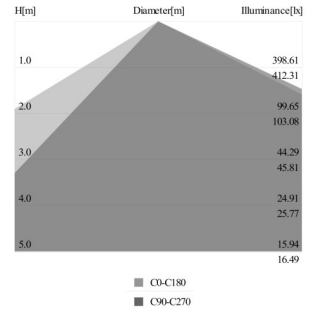

Project :	Date :
Cat. No.:	Type :
Notes :	Volts :

ECONOMIC PROJECTORS

Chip Type:	Bridgelux
Light color:	6000/6500K white 4000/4500K natural white 3000/3500K warm white
Power consumption:	10 Watts 800 lm 30 Watts 2600lm 50 Watts 4500lm
Dimension:	10W 115x66x105mm 30W 225X180X156mm 50W 290x236x183mm
Fixture material:	aluminum + tempered glass
Voltage:	100-240VAC
Lamp life:	50,000 hrs
IP indice:	IP65
Working temperature:	-25 - +50°C

NTTLC-10W

NTTLC-30W

NTTLC-50W

Ordering Matrix / Specification

Model	Wattage	Color
NTTLC		
	10W 30W 50W	WH (6000-6500K) NW (4000-4500K) WW (3000-3500K)