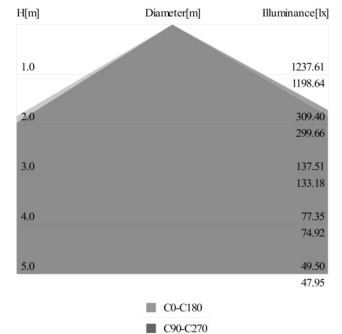

Project :	Date :
Cat. No.:	Type :
Notes :	Volts :

ECONOMIC PROJECTORS

Chip Type:	Bridgelux
Light color:	6000/6500K white 4000/4500K natural white 3000/3500K warm white
Power consumption:	10 Watts 800 lm 30 Watts 2600lm 50 Watts 4500lm
Dimension:	10W 115x66x105mm 30W 225X180X156mm 50W 290x236x183mm
Fixture material:	aluminum + tempered glass
Voltage:	100-240VAC
Lamp life:	50,000 hrs
IP indice:	IP65
Working temperature:	-25 - +50°C

NTTLC-10W

NTTLC-30W

NTTLC-50W

Ordering Matrix / Specification

Model	Wattage	Color
NTTLC		
	10W 30W 50W	WH (6000-6500K) NW (4000-4500K) WW (3000-3500K)