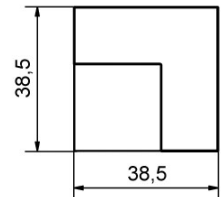

Leads, connectors and power supply are supplied separately.

04 Standard

05 Standard

05 Standard

04 Standard

Ordering Matrix / Specification

| Model | Type | Installation | Voltage | Function(s) | Finish color | Color |
|-------|--|--------------|-------------|-------------|--|--|
| NTWL | | | 1 (12volts) | | | |
| | 04= Tico 05= Tico (with square plate) | 1- Surface | | 1- Standard | 1- Aluminium 2- Stainless steel 3- Graphite 4- Old gold 5- White 6- Black | 1- White 2- Warm white 3- Red 4- Green 5- Blue |