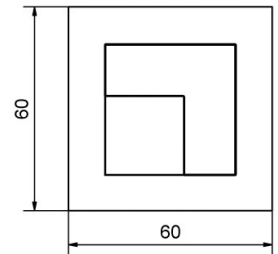

05 Standard