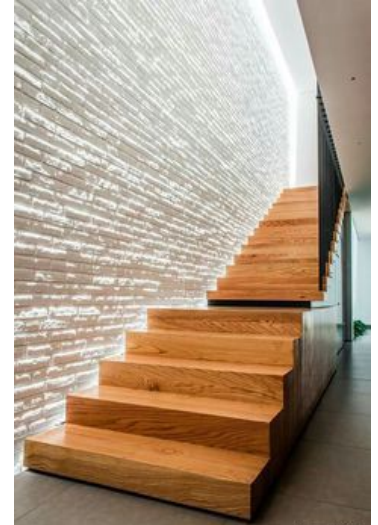

Project :

Date :

Cat. No :

Type :

Notes :

Volts :

Applications :

NTVHP64 linear source consists of a very high efficiency flexible ribbon with a single row of LED producing an intense and reliable light source.

Ideal for applications requiring an intense linear source with more than 3500 lumens per meter.

- Replaces conventional light sources such as fluorescent, MR or PAR halogen lamps in work spaces, hallways and reception areas.
- Grazing light applications for walls, ceilings, frescos, statues. Enhances architectural motifs, volumes and textures.
- Create a decor or set a mood with the creation of a specific ambiance.

Integrated task lighting, under cabinet lighting for studios or use it in merchandising showcases, shelving or in custom furniture projects.

The **NTVHP64** must absolutely be installed on a surface that allows heat dissipation or it must be inserted in one of our many LEDBAR aluminum profiles available to allow heat transfer and thermal management.

Do not apply directly on wood, plexiglas or other types of plastics and glass surfaces. This product must be applied on a surface where heat and temperature can create constraint.

Consult our technical specs sheets to select one of our LEDBAR architectural linear profile.

Characteristics :

- 128 diodes per meter
- 23 Watts per meter / Voltage 24VDC standard
- CRI: 90
- 5 meters maximum length per circuit
- Beam angle 120° degrees
- 60,000 heures L₈₀
- IP22 standard
- **Operating temperatures:**
  Min -40°C/+50°C Max.

Linear source dimension :

- 10 mm (0.39") wide X 2mm (0.08") high
- IP67 version 13mm (0.51") wide
- Length : 5 meters (16.4') per roll
- Adhesive : Type 3M on back
- Cut every 62.5mm (8 LEDs) for 24 VDC

Options :

- IP67 silicone envelop jacket version (WP)
- Dimming available consult factory
- Choices of wiring and connecting devices
- Custom cutting services on tape and profile available

Ordering Matrix / Specification

Model	Strip	Color	Lumens	Volts
NTVHP				
	64 64WP	WH (5000K) NW (4000K) WW (3000K)	3517lm/m (WH) 3437lm/m (NW) 3313lm/m (WW)	24 VDC

Natech Industrie

3154 boulevard Industriel, Laval, QC, H7L 4P7 T: (450) 629-1169, F: (450) 629-1168, www.natechlighting.com, info@natechlighting.com

This specification is valid as of 2019-05 and is subject to change without notice. Please confirm with the manufacturer before placing an order.
Copyright 2014 Natech Industrie. All rights reserved.