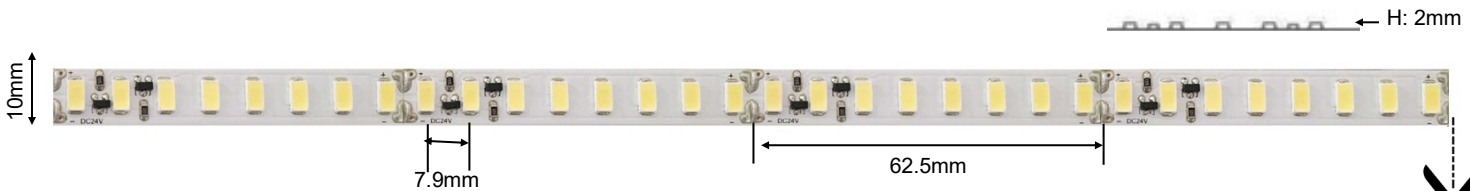

Project :

Date :

Cat. No :

Type :

Notes :

Volts :

Applications :

NTVHP64 linear source consists of a very high efficiency flexible ribbon with a single row of LED producing an intense and reliable light source.

Integrated task lighting, under cabinet lighting for studios or use it in merchandising showcases, shelving or in custom furniture projects.

The **NTVHP64** must absolutely be installed on a surface that allows heat dissipation or it must be inserted in one of our many LEDBAR aluminum profiles available to allow heat transfer and thermal management.

Characteristics :

- 128 diodes per meter
- 23 Watts per meter / Voltage 24VDC standard
- CRI: 90
- 5 meters maximum length per circuit
- Beam angle 120° degrees
- 60,000 heures L₈₀
- IP22 standard
- **Operating temperatures:**
Min -40°C/+50°C Max.

Linear source dimension :

- 10 mm (0.39") wide X 2mm (0.08") high
- IP67 version 13mm (0.51") wide
- Length : 5 meters (16.4') per roll
- Adhesive : Type 3M on back
- Cut every 62.5mm (8 LEDs) for 24 VDC