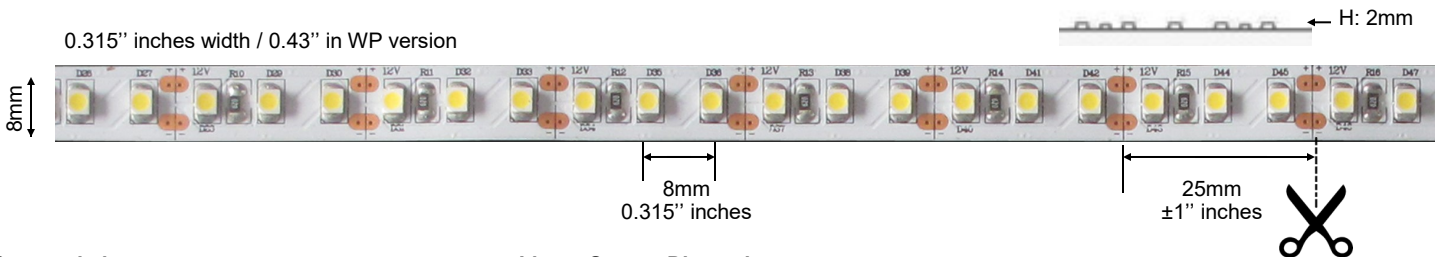

### Applications :

**NTUT60** linear source consists of a high efficiency LED flexible ribbon producing an intense and reliable light source. (Comparable to a T8)

- Create a decor or set a mood with the creation of a specific ambiance.
- Intergrated task lighting, under cabinet lighting scenery for studios or use it in merchansising, shelving or in custom furniture projects.

### Characteristics :

- 120 diodes per meter/36 per foot
- 10 Watts per meter/ 3 Watts per foot
- Voltage 12VDC standard.
- 24 VDC on demand
- 5 meters / 16'4" maximum lenght per circuit
- 120° degrees beam
- Lifespan: 80,000 hours
- **IP22** standard
- **Operating Temperatures:**  
Min -40°C/+50°C Max.

### Linear Source Dimensions:

- 8 mm (0.31") wide X 2mm (0.08") high
- IP67 version 11mm (0.43") wide.
- Lenght : 5 meters (16'4") per roll.
- Adhésive : Type 3M on back
- Cut every :  
25mm/1" (3 LED) for 12 VDC  
50mm/2" (6 LED) for 24 VDC

The strip must be connected to a low voltage output power supply according to selected voltage and power criteria WP indicates a weatherproof strip inside a flexible silicone sleeve. Red, Green, Blue and Amber, or light colors (in °K) available on order.