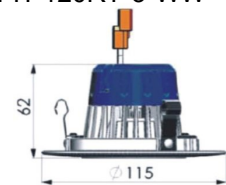

| | |
|------------|---------|
| Project : | Date : |
| Cat. No. : | Type : |
| Notes : | Volts : |

9 Watts LED retrofit dimmable and compatible with can 3" and 4" for a general effective lighting in dry and wet places.
Option installation for insulated ceiling (1)

| | |
|-----------------------------|---|
| Application: | For cans 3 or 4 inches |
| Light color: | 3000K warm white 650lm |
| Fixture finish: | Surface in white, electrostatic powder coated |
| Fixture material: | Aluminum and PVC lens |
| Diffuser: | Acrylic lens |
| Optic: | 85° |
| Voltage: | 120 VAC dimmable* |
| Lamp life: | >40,000 hours L ₇₀ Energy Star |
| Maximum wattage: | 9 Watts |
| Fixation: | KIC: can 3" for model NTTP120-RT3 can 4" for model NTTP120-RT4 PF: Plaster frame for new construction adaptors GU10 or E26 |
| Working temperature: | -30°C+50°C |
| PF: | >0.9 |
| CRI: | >80 |

* must used a recommended dimmer

NTTP120RT-3-WW

NTTP120RT-4-WW

(1) LED Retrofit kit with certified can for insulated ceiling installation.

Ordering Matrix / Specification

| Model | Type | Color | Option | Option | Option |
|-----------|------------------------------|-------|-------------|----------------------------------|--|
| NTTP120RT | | WW | | | |
| | 3 for 3" can 4 for 4" can | | GU10 E26 | KIC Can for insulated ceiling | PF Plaster frame for new construction |