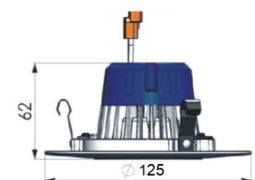

| | |
|------------|---------|
| Project : | Date : |
| Cat. No. : | Type : |
| Notes : | Volts : |

9 Watts LED retrofit dimmable and compatible with can 3" and 4" for a general effective lighting in dry and wet places.
Option installation for insulated ceiling (1)

| | |
|-----------------------------|---|
| Application: | For cans 3 or 4 inches |
| Light color: | 3000K warm white 650lm |
| Fixture finish: | Surface in white, electrostatic powder coated |
| Fixture material: | Aluminum and PVC lens |
| Diffuser: | Acrylic lens |
| Optic: | 85° |
| Voltage: | 120 VAC dimmable* |
| Lamp life: | >40,000 hours L ₇₀ Energy Star |
| Maximum wattage: | 9 Watts |
| Fixation: | KIC: can 3" for model NTTP120-RT3 can 4" for model NTTP120-RT4 PF: Plaster frame for new construction adaptors GU10 or E26 |
| Working temperature: | -30°C+50°C |
| PF: | >0.9 |
| CRI: | >80 |

* must used a recommended dimmer

NTTP120RT-3-WW

NTTP120RT-4-WW

(1) LED Retrofit kit with certified can for insulated ceiling installation.

Ordering Matrix / Specification

| Model | Type | Color | Option | Option | Option |
|-----------|------------------------------|-------|-------------|----------------------------------|--|
| NTTP120RT | | WW | | | |
| | 3 for 3" can 4 for 4" can | | GU10 E26 | KIC Can for insulated ceiling | PF Plaster frame for new construction |