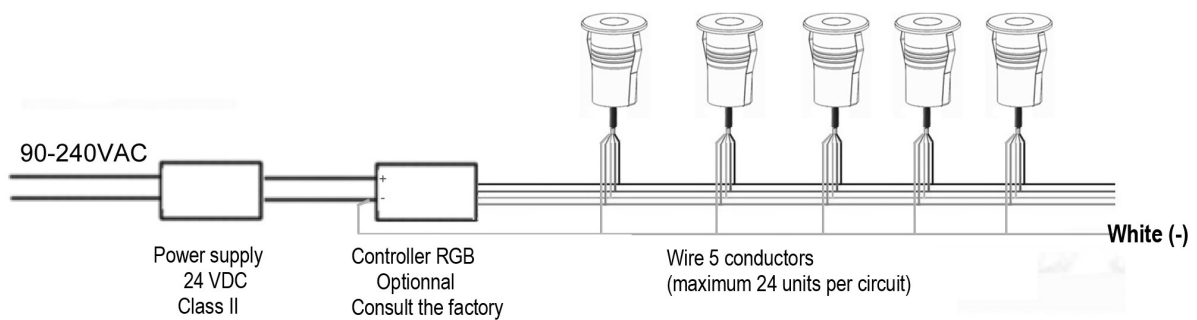

Date :

Cat. No. :

Type :

Notes :

Volts :

TYPICAL WIRING DIAGRAM

SINGLE COLOR

RGB