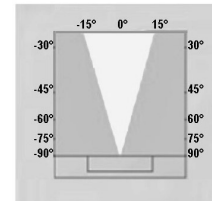

Project :	Date :
Cat. No. :	Type :
Notes :	Volts :

NTDL-RD-3W-XX-5.5CM are ideal for landscaping, walkways, concrete and stone. Also work in outdoor and indoor downlight applications. Can be used indoors in high traffic floor or recessed in walls for shower, sauna, spa. IP67

3 WATTS LED
IP67 EXTERIOR/INTERIOR
IN GROUND/WALL/CEILING

Application:	Inground, wall, ceiling, floor	
Light colors:	White	3W 130lm
	Warm white	3W 110lm
	RGB	
Fixture finish:	Surface in gray, electrostatic powder coated	
Ring material:	Stainless steel 316	
Optic:	30° or asymmetrical	
Voltage:	24 VDC	
Lamp life:	>50,000 hours	
Maximum wattage:	3 Watts	
Fixation:	Spring clips for recessed and PVC sleeve base for landscape use	
Working temperature:	-20 - +40°C	
Certification:	Conforms ANSI/UI standard UL-2108, Certified to CAN/CSA standard C22.2 -9.0	

Model	Wattage	Color	Size	Degree
NTDL-RD	3W	50 5000K 30 3000K RGB	5.5cm	30 (30 degree) ASYM (asymmetric)

Natech Industrie

1995 Francis Hughes, Laval, Qc, H7S 2G2: (450) 629-1169, F: (450) 629-1168, www.natechlighting.com, service@natechlighting.com