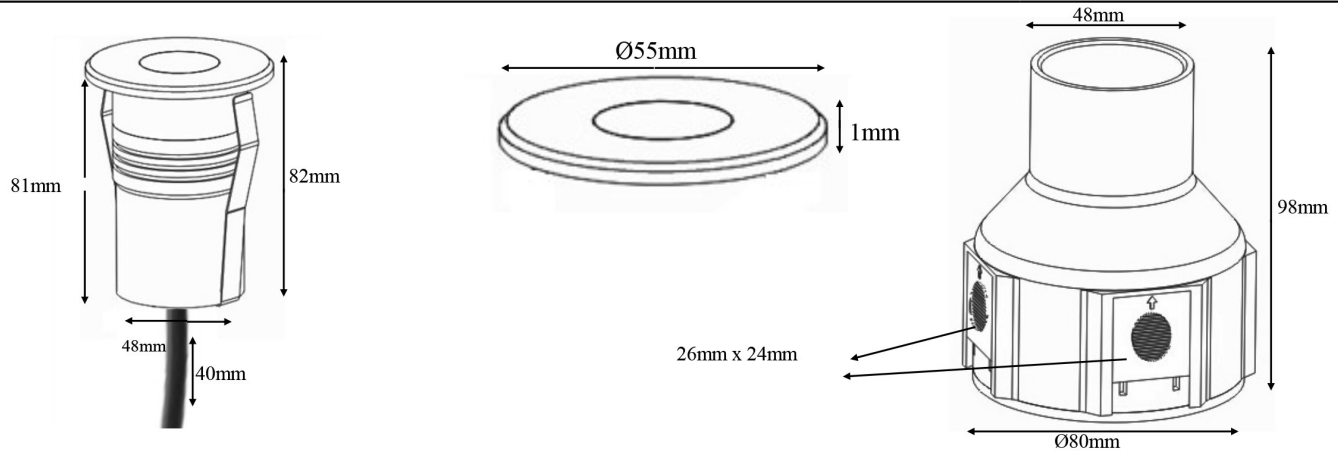

Project :

Date :

Cat. No. :

Type :

Notes :

Volts :

TYPICAL WIRING DIAGRAM

SINGLE COLOR