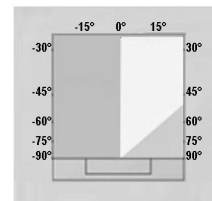

3 WATTS LED
IP67 EXTERIOR/INTERIOR
IN GROUND/WALL/CEILING

Application:	Inground, wall, ceiling, floor	
Light colors:	White	3W 130lm
	Warm white	3W 110lm
	RGB	
Fixture finish:	Surface in gray, electrostatic powder coated	
Ring material:	Stainless steel 316	
Optic:	30° or asymmetrical	
Voltage:	24 VDC	
Lamp life:	>50,000 hours	
Maximum wattage:	3 Watts	
Fixation:	Spring clips for recessed and PVC sleeve base for landscape use	
Working temperature:	-20 - +40°C	
Certification:	Conforms ANSI/UI standard UL-2108, Certified to CAN/CSA standard C22.2 -9.0	

30°

NTDL-RD-3W-XX-5.5CM-30D

ASYMMETRICAL

NTDL-RD-3W-XX-5.5CM-ASYM

Power supply Class II recommended

NTPSU24V-10W	1 to 2 units
NTPPV-20-24	1 to 5 units
NTPPV-60-24	1 to 16 units
NTPSUCLG100-24V	1 to 24 units

Model	Wattage	Color	Size	Degree
NTDL-RD	3W	50 5000K 30 3000K RGB	5.5cm	30 (30 degree) ASYM (asymmetric)

Natech Industrie

1995 Francis Hughes, Laval, Qc, H7S 2G2: (450) 629-1169, F: (450) 629-1168, www.natechlighting.com, service@natechlighting.com