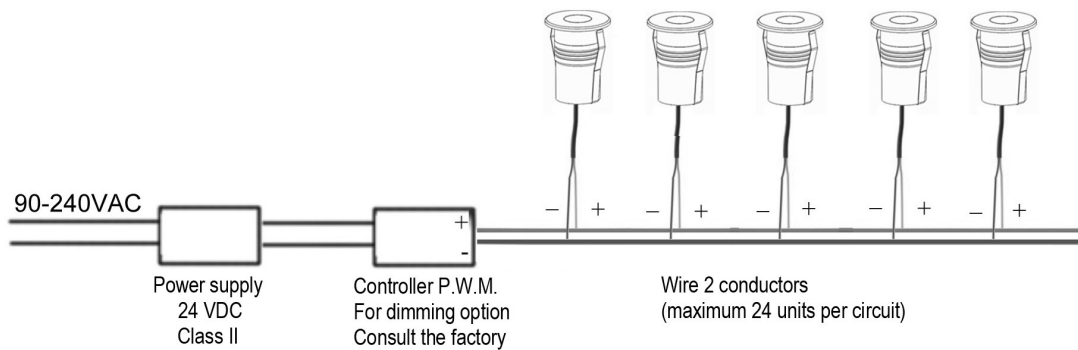

Date :

Cat. No. :

Type :

Notes :

Volts :

TYPICAL WIRING DIAGRAM

SINGLE COLOR

RGB