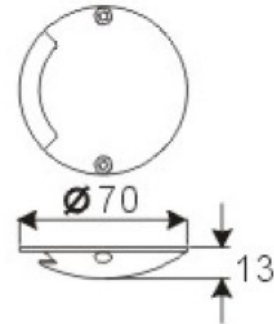

Project :	Date :
Cat. No. :	Type :
Notes :	Volts :

The NTWL-RD-0.5W-1S-NW-12V are beacon LED lights for commercial or industrial use. It can be used for exterior as well in interior projects. Also suitable for wet locations such as patio, dock, wall, etc.

CRI:	>70
Light color:	4000K natural white
Fixture finish:	Aluminum anodized/Textured surface
Fixture:	Aluminum
Diffuser:	Frosted acrylic lens
Optic:	5mm LED
Voltage:	12VAC/VDC avec 12 pouces fil
Lamp life:	>70,000 hours CREE
Maximum wattage:	model 0.5W - 20lm
Fixation:	screw
Working temperature:	-30 - +60°C
Certification:	Conforms to ANSI/UL standard UL-2108, Certified to CAN/CSA standard 22.2-9.0
Power supply class II recommended	
NTPSU12V-10W	1 to 9 units
NTLPV20-12	1 to 18 units
NTLPV60-12	1 to 55 units
NTPSUCLG-100-12	1 to 55 units

NTWL-RD-0.5W-1S-NW

Ordering Matrix / Specification

Model	Wattage	Color
NTWL-RD		NW
	0.5W-1S One sided	