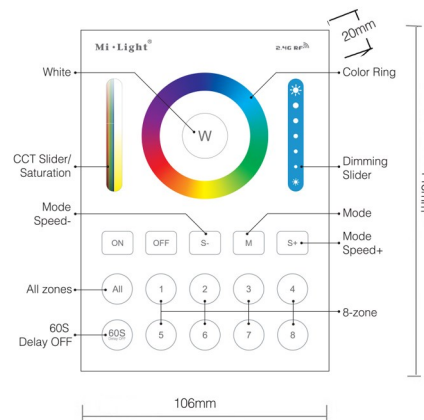

Project :

Date :

Cat. No.:

Type :

Notes :

Volts :

NTFUT-CTRL LS2 5 IN 1

5 channels selectable (single color/CCT/RGB/RGBW/RGBW+CCT)

Adopt 2.4GHz wireless technology with long signal transmitting and strong anti-interference.

Input voltage:DC12V or DC24V
Output: 5 channels 6A/channel
Total Output max: 15A
Weight: 60g
Working temperature: -20 ~ 60°C
Control distance: 30 meters
Size: 124*38*23mm

NTFUT-PANEL B8 / NTFUT-REMOTE

This 8-zone smart panel wireless is made of elegant stalinite panel and high-precision touching is more stable and sensitive. Long distance transmitting, strong anti-interference and fast communication rate; can control specified NTFUT light with color, color temperature changing and brightness.