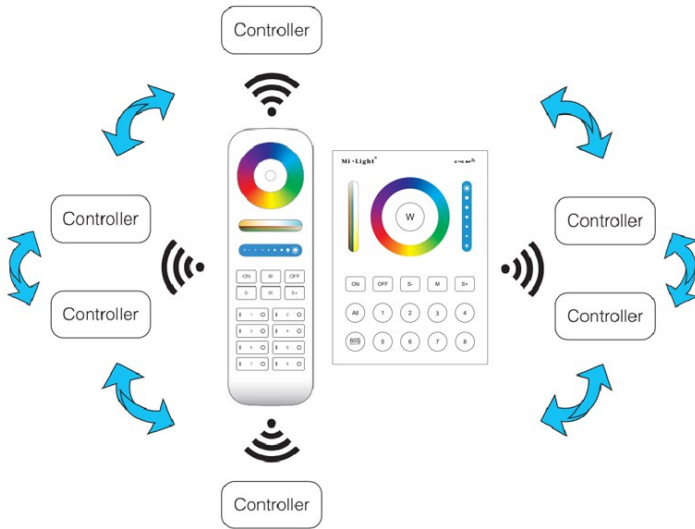

Project :

Date :

Cat. No.:

Type :

Notes :

Volts :

NTFUT-CTRL LS2 5 IN 1

5 channels selectable (single color/CCT/RGB/RGBW/RGBW+CCT)

Adopt 2.4GHz wireless technology with long signal transmitting and strong anti-interference.

Input voltage:DC12V or DC24V
Output: 5 channels 6A/channel
Total Output max: 15A
Weight: 60g
Working temperature: -20 ~ 60°C
Control distance: 30 meters
Size: 124*38*23mm

NTFUT-PANEL B8 / NTFUT-REMOTE

This 8-zone smart panel wireless is made of elegant stalinite panel and high-precision touching is more stable and sensitive. Long distance transmitting, strong anti-interference and fast communication rate; can control specified NTFUT light with color, color temperature changing and brightness.

Panel and remote can work together
Can control countless controllers