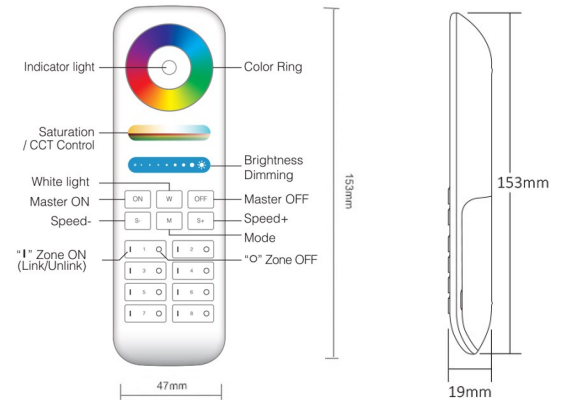

Project :

Date :

Cat. No.:

Type :

Notes :

Volts :

NTFUT-CTRL LS2 5 IN 1

5 channels selectable (single color/CCT/RGB/RGBW/RGBW+CCT)

Adopt 2.4GHz wireless technology with long signal transmitting and strong anti-interference.

Input voltage:DC12V or DC24V
Output: 5 channels 6A/channel
Total Output max: 15A
Weight: 60g
Working temperature: -20 ~ 60°C
Control distance: 30 meters
Size: 124*38*23mm

NTFUT-PANEL B8 / NTFUT-REMOTE

This 8-zone smart panel wireless is made of elegant stalinite panel and high-precision touching is more stable and sensitive. Long distance transmitting, strong anti-interference and fast communication rate; can control specified NTFUT light with color, color temperature changing and brightness.