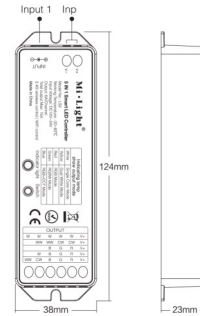

Project :

Date :

Cat. No.:

Type :

Notes :

Volts :

NTFUT-CTRL LS2 5 IN 1

5 channels selectable (single color/CCT/RGB/RGBW/RGBW+CCT)

Adopt 2.4GHz wireless technology with long signal transmitting and strong anti-interference.

Input voltage:DC12V or DC24V
Output: 5 channels 6A/channel
Total Output max: 15A
Weight: 60g
Working temperature: -20 ~ 60°C
Control distance: 30 meters
Size: 124*38*23mm