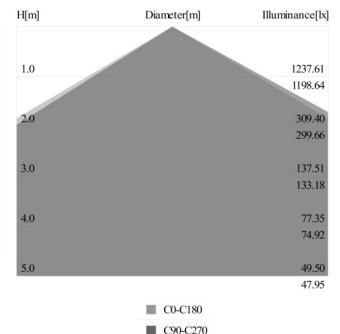

Project :	Date :
Cat. No.:	Type :
Notes :	Volts :

ECONOMIC PROJECTORS

Chip Type:	Bridgelux
Light color:	6000/6500K white 4000/4500K natural white 3000/3500K warm white
Power consumption:	30 Watts 2600lm 50 Watts 4500lm
Dimension:	30W 225X180X156mm 50W 290x236x183mm
Fixture material:	aluminum + tempered glass
Voltage:	100-240VAC
Lamp life:	50,000 hrs
IP indice:	IP65
Working temperature:	-25 - +50°C

NTTLC-30W

NTTLC-50W

Ordering Matrix / Specification

Model	Wattage	Color
NTTLC		
	30W 50W	WH (6000-6500K) NW (4000-4500K) WW (3000-3500K)