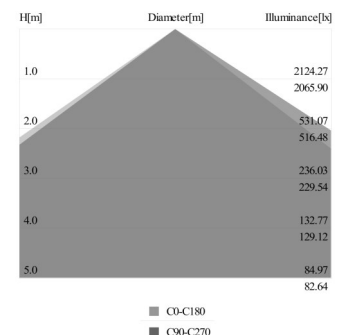

Project :	Date :
Cat. No.:	Type :
Notes :	Volts :

ECONOMIC PROJECTORS

Chip Type:	Bridgelux
Light color:	6000/6500K white 4000/4500K natural white 3000/3500K warm white
Power consumption:	30 Watts 2600lm 50 Watts 4500lm
Dimension:	30W 225X180X156mm 50W 290x236x183mm
Fixture material:	aluminum + tempered glass
Voltage:	100-240VAC
Lamp life:	50,000 hrs
IP indice:	IP65
Working temperature:	-25 - +50°C

NTTLC-30W

NTTLC-50W

Ordering Matrix / Specification

Model	Wattage	Color
NTTLC		
	30W 50W	WH (6000-6500K) NW (4000-4500K) WW (3000-3500K)