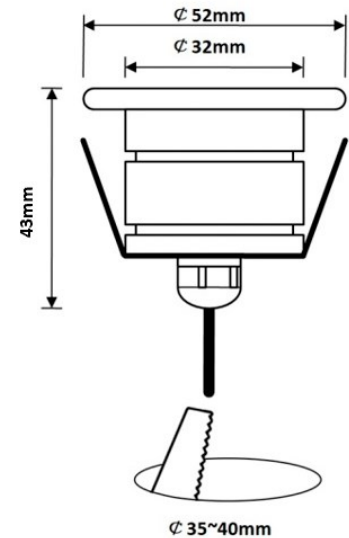

Project :	Date :
Cat No. :	Type :
Notes :	Volts :

RECESSED LED 3W

Aluminum recessed downlight can provide lights where it's needed; cabinets, ceiling, walls, stair and many more applications.

Designed with Cree LED 3W 12V for open installations.

Cri:	<80
Light color:	3000K warm white 200lm
Fixture finish	Anodized Aluminum
Fixture material:	Aluminum
Optic:	60°
Voltage:	3W 12V
Lamp life:	>50,000 hours CREE
Maximum wattage:	3 WATTS
Fixation:	Pressure clip
Working temperature:	-40 - +50°C
Certification:	Conform to ANSI/UL standard 2108, Certified CAN/CSA standard 22.2-9.0
dimmable	

Table de commande / Spécification

Modèle	Wattage	Couleur	
NTL-050-RD	3W		12V
		30 3000K	