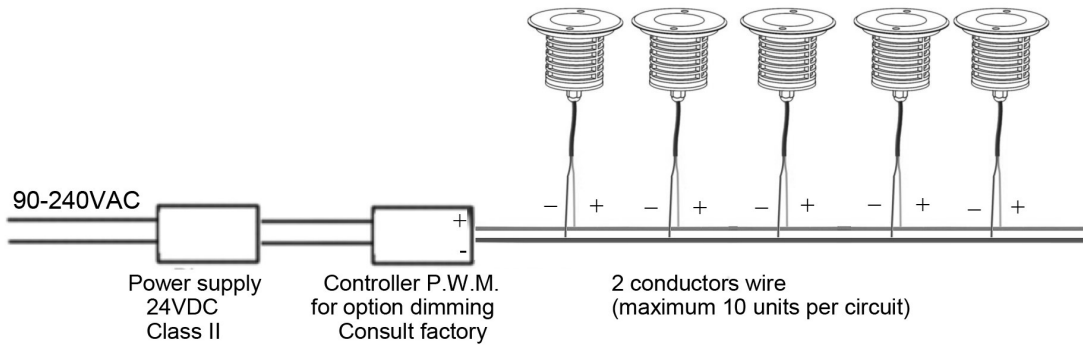

Date :

Cat. No. :

Type :

Notes :

Volts :

TYPICAL WIRING DIAGRAM

SINGLE COLOR

RGB