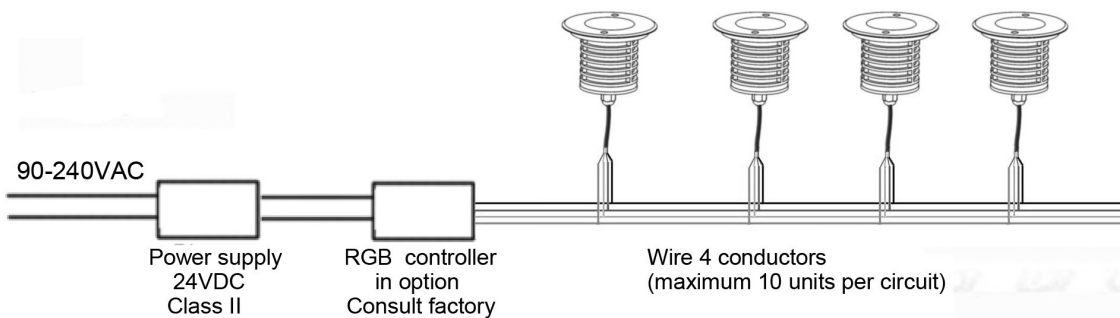

Date :

Cat. No. :

Type :

Notes :

Volts :

TYPICAL WIRING DIAGRAM

SINGLE COLOR

RGB