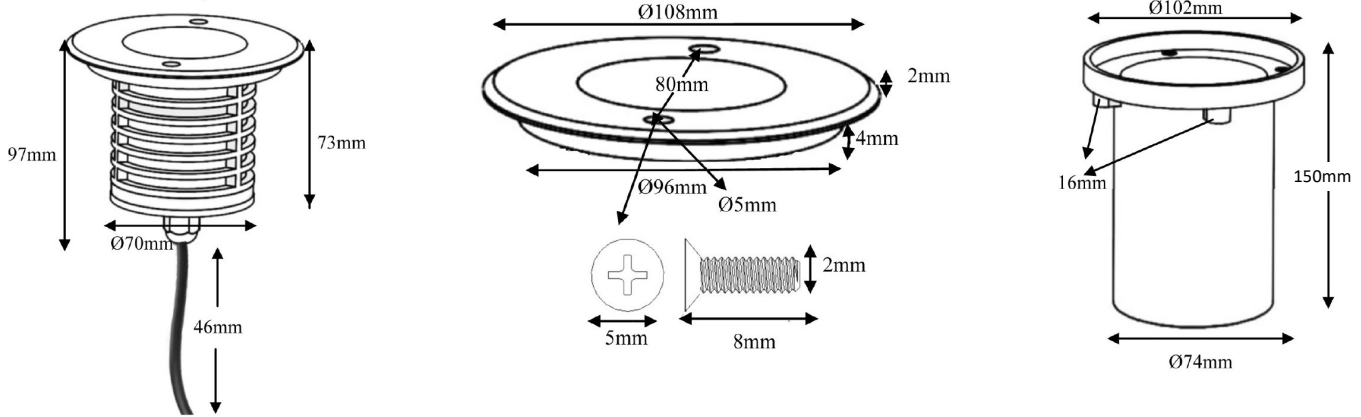

Project :

Date :

Cat. No. :

Type :

Notes :

Volts :

TYPICAL WIRING DIAGRAM

SINGLE COLOR