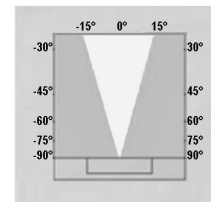

Project :	Date :
Cat. No. :	Type :
Notes :	Volts :

NTDL-RD-6W-XX-11CM ideal for landscaping, walkways, concrete and stone. Works in exterior or interior downlight situations. Can be used indoor in high traffic floor or recessed in walls for shower, sauna, spa. IP67

6 WATTS LED
IP67 EXTERIOR/INTERIOR
IN GROUND/WALL/CEILING

Application:	Inground, wall, ceiling, floor	
Light colors:	White	6W 479lm
	Warm white	6W 376lm
	RGB	14W
Fixture finish:	Surface in gray, electrostatic powder coated	
Ring material:	Stainless steel 316	
Optic:	30° or asymmetrical	
Voltage:	24 VDC	
Lamp life:	>50,000 hours	
Maximum wattage:	6 Watts	
Fixation:	2 screws on ring for recessed PVC mounting base for landscape use	
Working temperature:	-20 - +40°C	
Certification:	Conforms ANSI/UI standard UL-2108, Certified to CAN/CSA standard C22.2-9.0	
Power supply Class II recommended		
NTPPV-60-24	1 to 8 units	
NTPSUCLG100-24V	1 to 10 units	

30°

NTDL-RD-6W-XX-11CM-30D

ASYMMETRICAL

NTDL-RD-6W-XX-11CM-ASYM

* Dimming with control P.W.M. (in option) consult the factory.

Warning: When installing with holder cup in uplighting situation, proper drainage must be insured to avoid water accumulation.

Ordering Matrix / Specification

Model	Wattage	Color	Size	Degree
NTDL-RD	6W	50 5000K 30 3000K RGB	11cm	30 (30 degree) ASYM (asymetric)

Natech Industrie

1995 Francis Hughes, Laval, QC, H7S 2G2 T: (450) 629-1169, F: (450) 629-1168, www.natechlighting.com, service@natechlighting.com