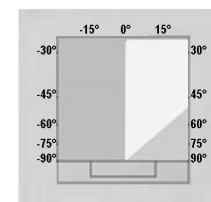

6 WATTS LED
IP67 EXTERIOR/INTERIOR
IN GROUND/WALL/CEILING

Application:	Inground, wall, ceiling, floor	
Light colors:	White	6W 479lm
	Warm white	6W 376lm
	RGB	14W
Fixture finish:	Surface in gray, electrostatic powder coated	
Ring material:	Stainless steel 316	
Optic:	30° or asymmetrical	
Voltage:	24 VDC	
Lamp life:	>50,000 hours	
Maximum wattage:	6 Watts	
Fixation:	2 screws on ring for recessed PVC mounting base for landscape use	
Working temperature:	-20 - +40°C	
Certification:	Conforms ANSI/UI standard UL-2108, Certified to CAN/CSA standard C22.2-9.0	
Power supply Class II recommended		
NTPPV-60-24	1 to 8 units	
NTPSUCLG100-24V	1 to 10 units	

30°

NTDL-RD-6W-XX-11CM-30D

ASYMMETRICAL

NTDL-RD-6W-XX-11CM-ASYM

* Dimming with control P.W.M. (in option) consult the factory.

Warning: When installing with holder cup in uplighting situation, proper drainage must be insured to avoid water accumulation.

Ordering Matrix / Specification

Model	Wattage	Color	Size	Degree
NTDL-RD	6W	50 5000K 30 3000K RGB	11cm	30 (30 degree) ASYM (asymetric)

Natech Industrie

1995 Francis Hughes, Laval, QC, H7S 2G2 T: (450) 629-1169, F: (450) 629-1168, www.natechlighting.com, service@natechlighting.com