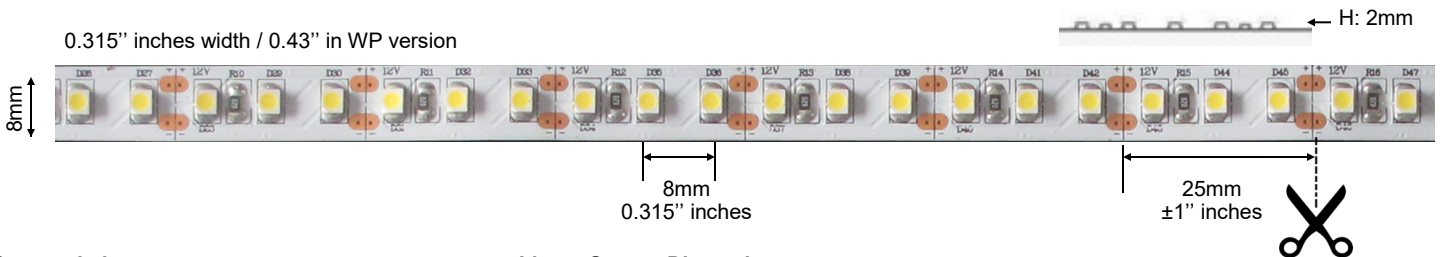

Project :

Date :

Cat.No. :

Type :

Notes :

Volts :

Applications :

NTUT60 linear source consists of a high efficiency LED flexible ribbon producing an intense and reliable light source. (Comparable to a T8)

Characteristics :

- 120 diodes per meter/36 per foot
- 10 Watts per meter/ 3 Watts per foot
- Voltage 12VDC standard.
- 24 VDC on demand
- 5 meters / 16'4" maximum length per circuit
- 120° degrees beam
- Lifespan: 80,000 hours
- **IP22** standard
- **Operating Temperatures:**
Min -40°C/+50°C Max.

Linear Source Dimensions:

- 8 mm (0.31") wide X 2mm (0.08") high
- IP67 version 11mm (0.43") wide.
- Length : 5 meters (16'4") per roll.
- Adhesive : Type 3M on back
- Cut every :
25mm/1" (3 LED) for 12 VDC
50mm/2" (6 LED) for 24 VDC

The strip must be connected to a low voltage output power supply according to selected voltage and power criteria WP indicates a weatherproof strip inside a flexible silicone sleeve. Red, Green, Blue and Amber, or light colors (in °K) available on order.